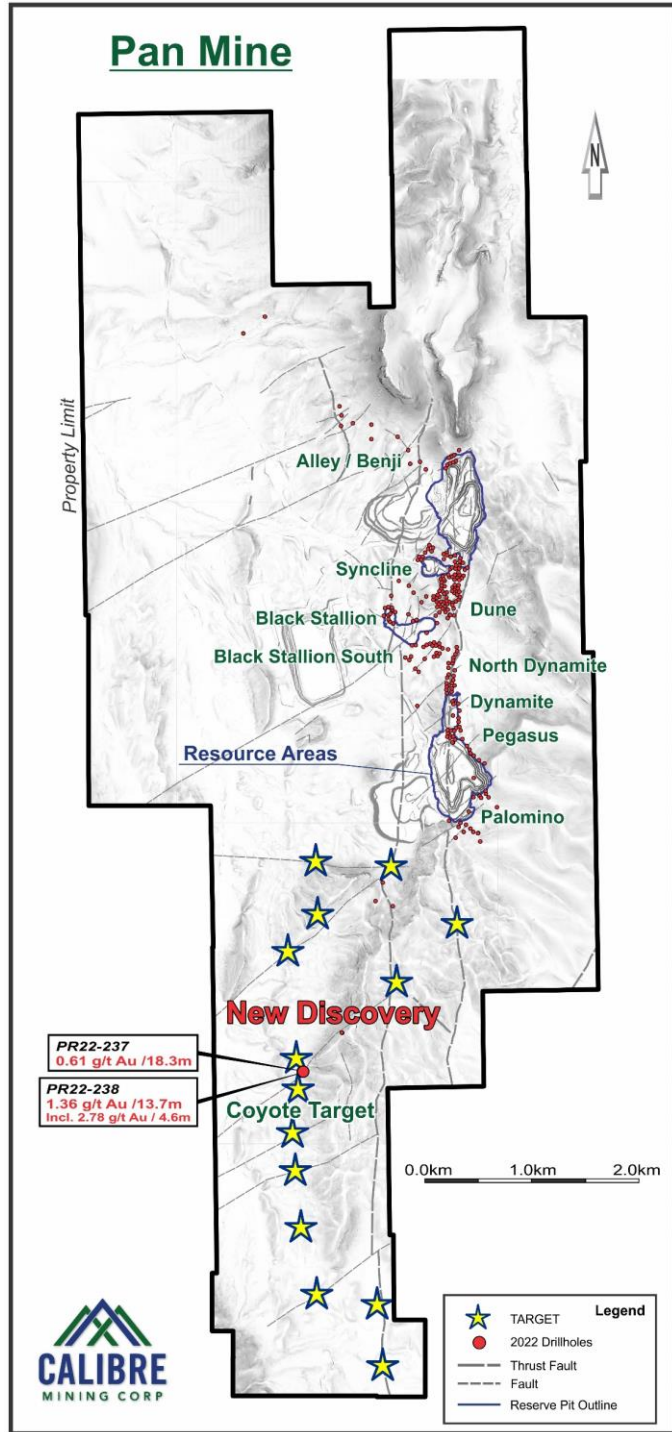

January 17, 2023 Pan Drill Results Figures

▲ Pan Mine – New Discovery Target – Plan View

▲ Pan Mine – Resource Areas – Plan View

▲ Pan Mine – Property Plan View

** Note: All figures here include select holes highlighted in the press release*

Pan Mine

PR22-237
0.61 g/t Au / 18.3m

PR22-238
1.36 g/t Au / 13.7m
Incl. 2.78 g/t Au / 4.6m

- Legend**
- ★ TARGET
 - 2022 Drillholes
 - - - Thrust Fault
 - Fault
 - Reserve Pit Outline