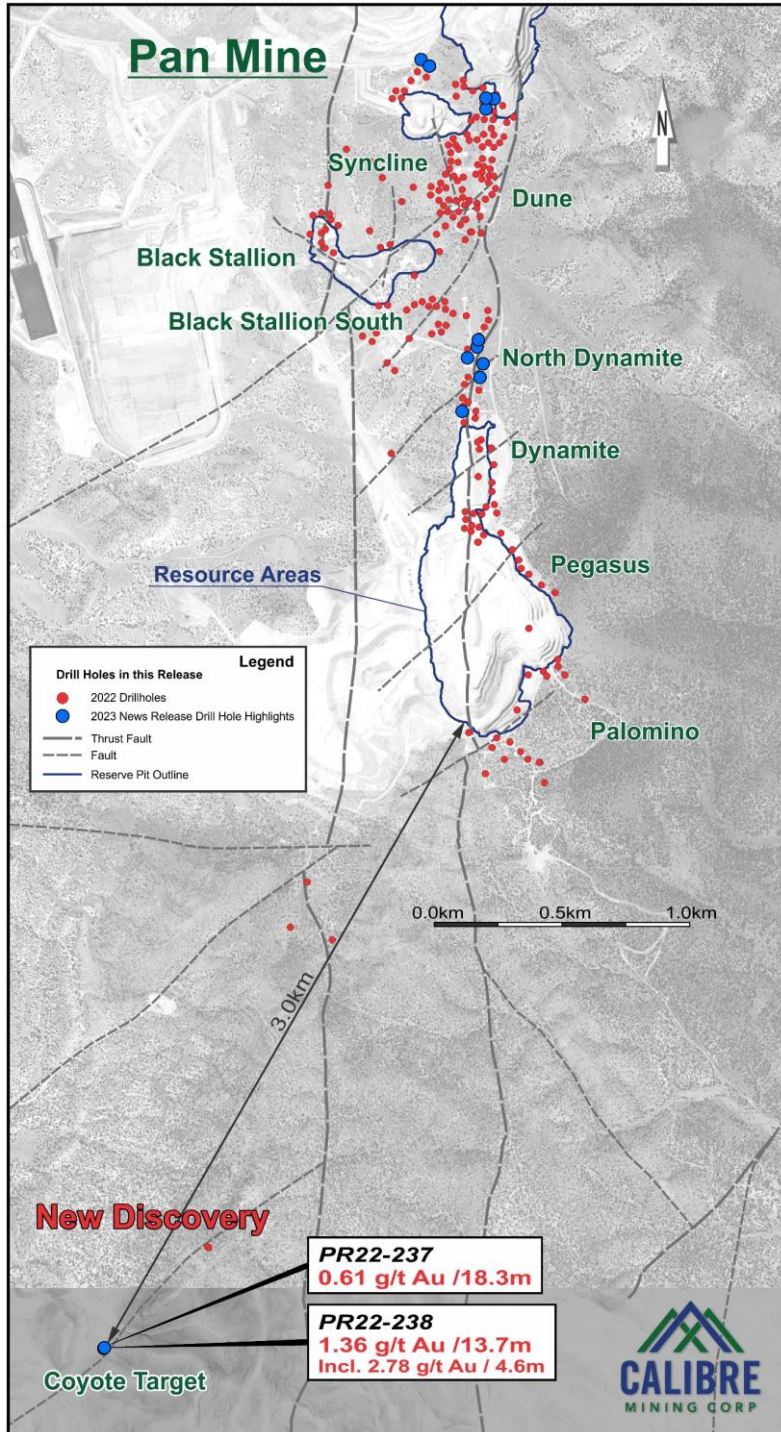

January 17, 2023 Pan Drill Results Figures

▲ Pan Mine – New Discovery Target – Plan View

▲ Pan Mine – Resource Areas – Plan View

▲ Pan Mine – Property Plan View

** Note: All figures here include select holes highlighted in the press release*

Pan Mine

PR22-237
0.61 g/t Au / 18.3m

PR22-238
1.36 g/t Au / 13.7m
Incl. 2.78 g/t Au / 4.6m

- Legend**
- ★ TARGET
 - 2022 Drillholes
 - - - Thrust Fault
 - Fault
 - Reserve Pit Outline