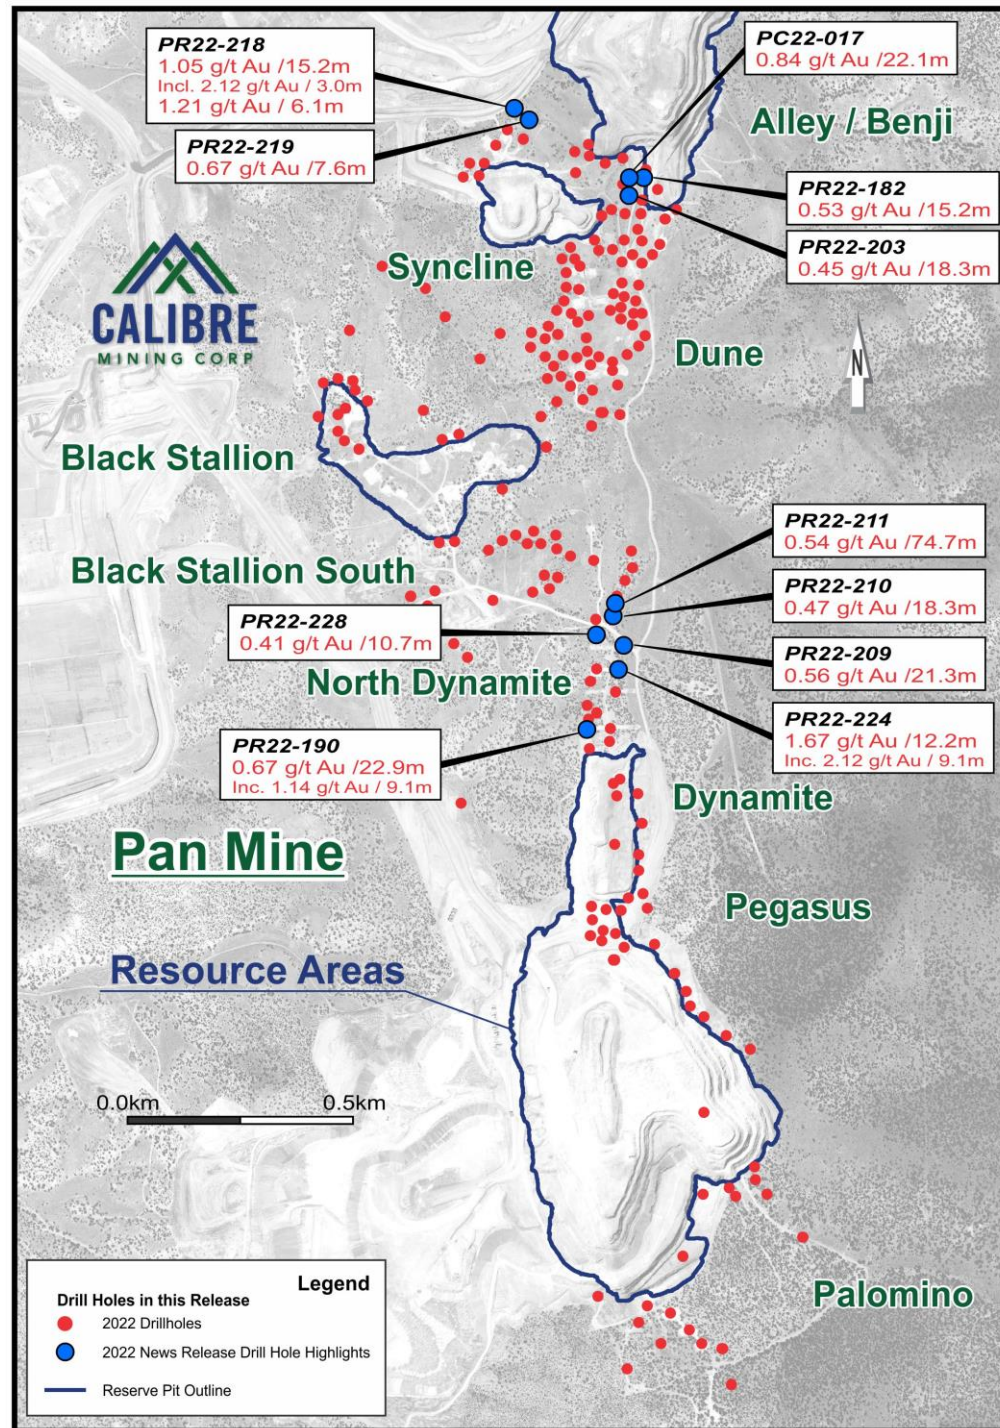

January 17, 2023 Pan Drill Results Figures

▲ Pan Mine – New Discovery Target – Plan View

▲ Pan Mine – Resource Areas – Plan View

▲ Pan Mine – Property Plan View

** Note: All figures here include select holes highlighted in the press release*

Pan Mine

PR22-237
0.61 g/t Au / 18.3m

PR22-238
1.36 g/t Au / 13.7m
Incl. 2.78 g/t Au / 4.6m

- Legend**
- ★ TARGET
 - 2022 Drillholes
 - - - Thrust Fault
 - Fault
 - Reserve Pit Outline