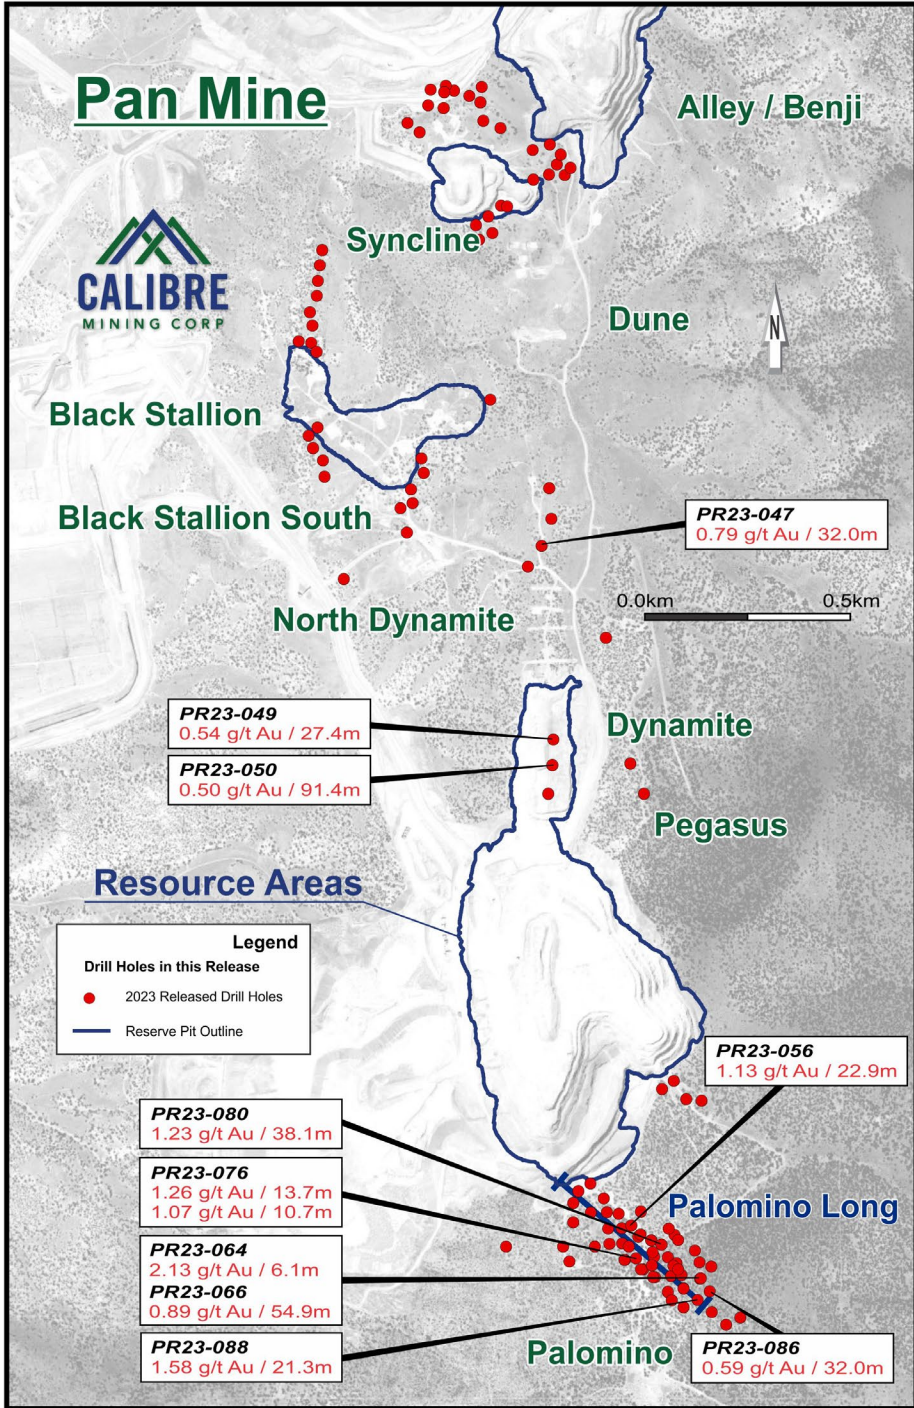

August 1, Pan Mine - Palomino Target Drill Results Figures

▲ Pan Mine – Palomino & Other Target Areas – Plan View

▲ Pan Mine – Palomino Target – Longitudinal Section Drill Highlights

▲ Pan Mine – Palomino Target – Longitudinal Section All Drill Table Holes with Results

NW

SE

NW

SE