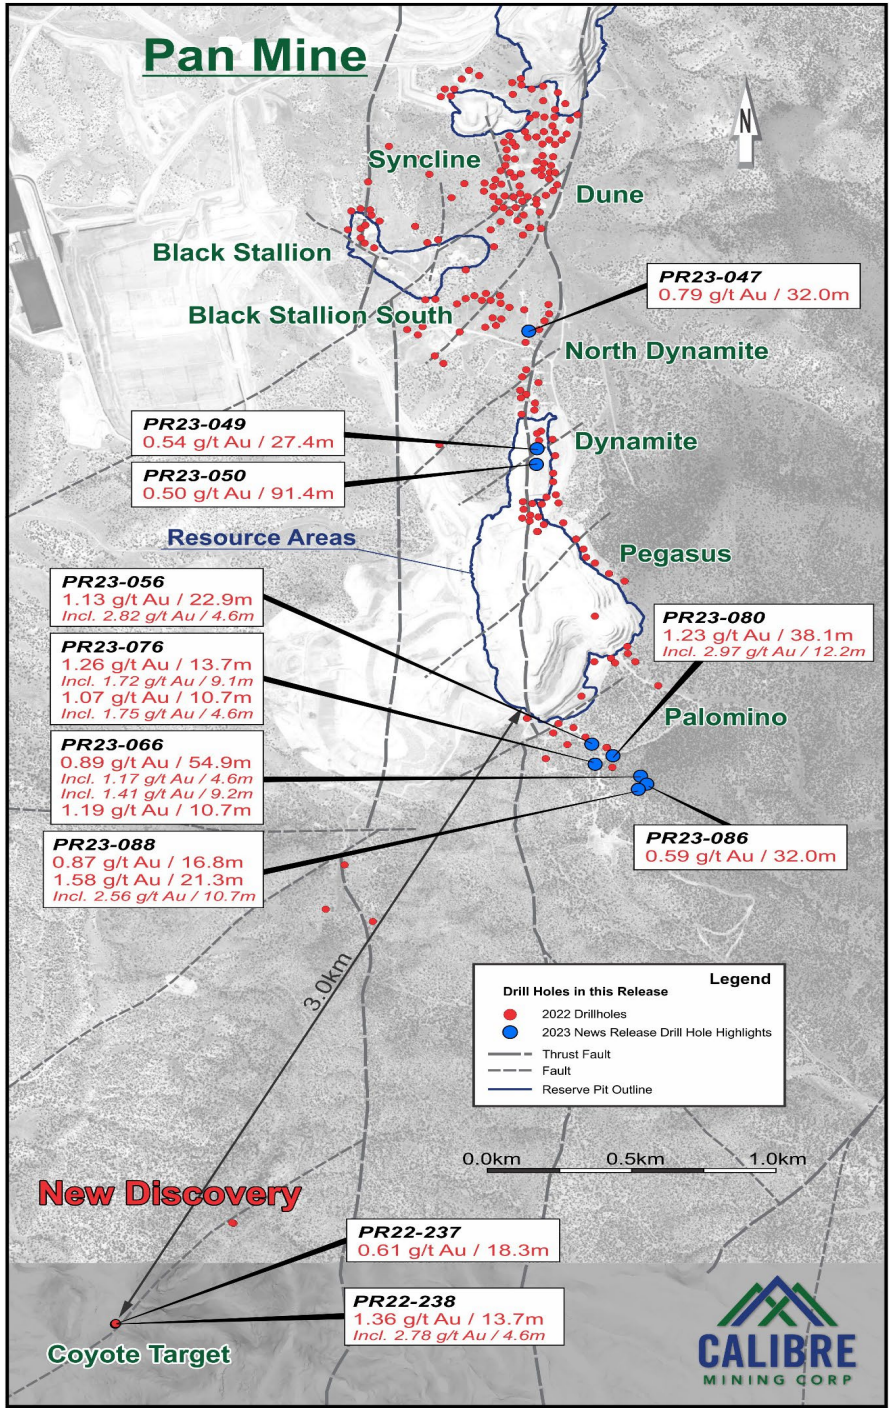

August 1, Pan Mine - Palomino Target Drill Results Figures

▲ Pan Mine – Palomino & Other Target Areas – Plan View

▲ Pan Mine – Palomino Target – Longitudinal Section Drill Highlights

▲ Pan Mine – Palomino Target – Longitudinal Section All Drill Table Holes with Results

NW

SE

NW

SE