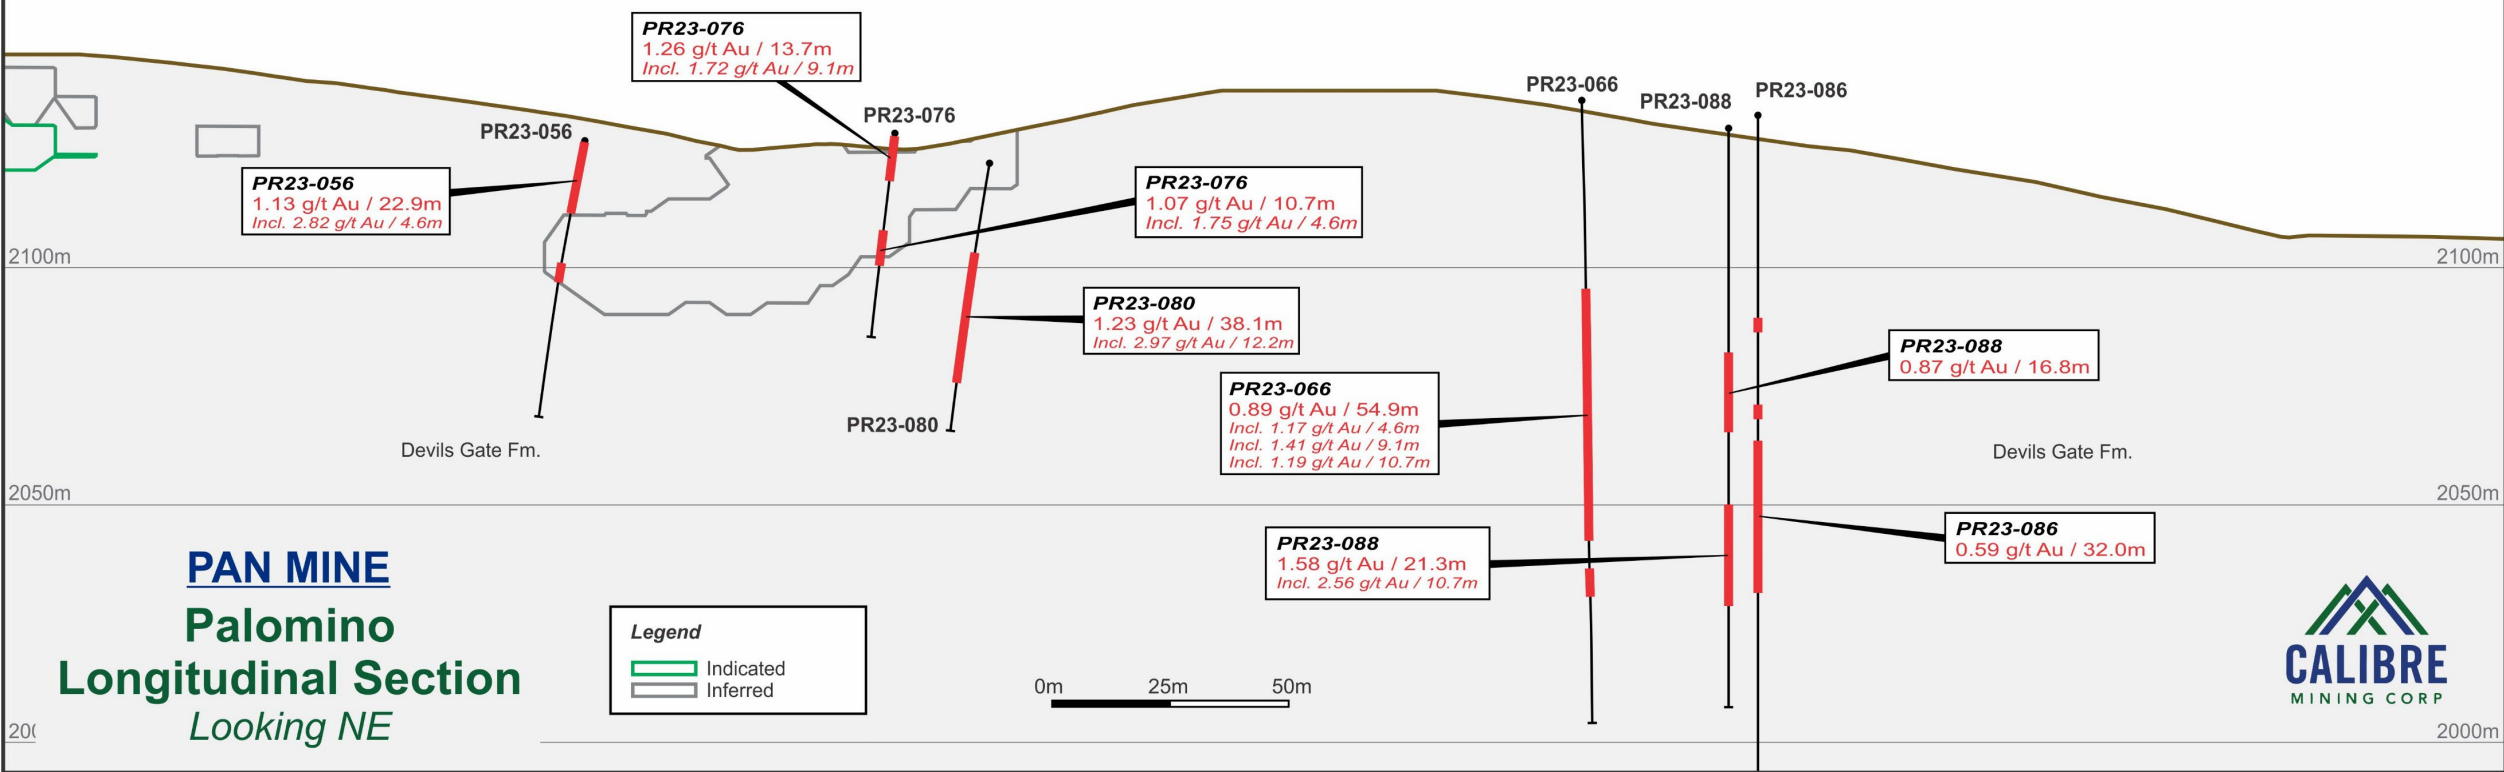

August 1, Pan Mine - Palomino Target Drill Results Figures

▲ Pan Mine – Palomino & Other Target Areas – Plan View

▲ Pan Mine – Palomino Target – Longitudinal Section Drill Highlights

▲ Pan Mine – Palomino Target – Longitudinal Section All Drill Table Holes with Results

NW

SE

NW

SE